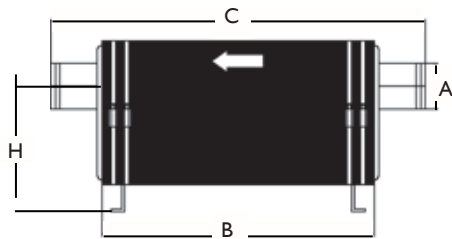

Ljuddämpare Silencer

Art. nr/ Part no	Ersätter/ Replaces	ØA mm	B mm	C mm	H mm	Liter
16703		40	200	310	155	4,0
16704		45	200	310	155	4,0
167041		45	300	410	150	6,0
16705		51	200	320	150	4,0
167051		51	300	410	150	6,0
16706		51	400	510	150	8,0
16707		57	300	420	150	6,0