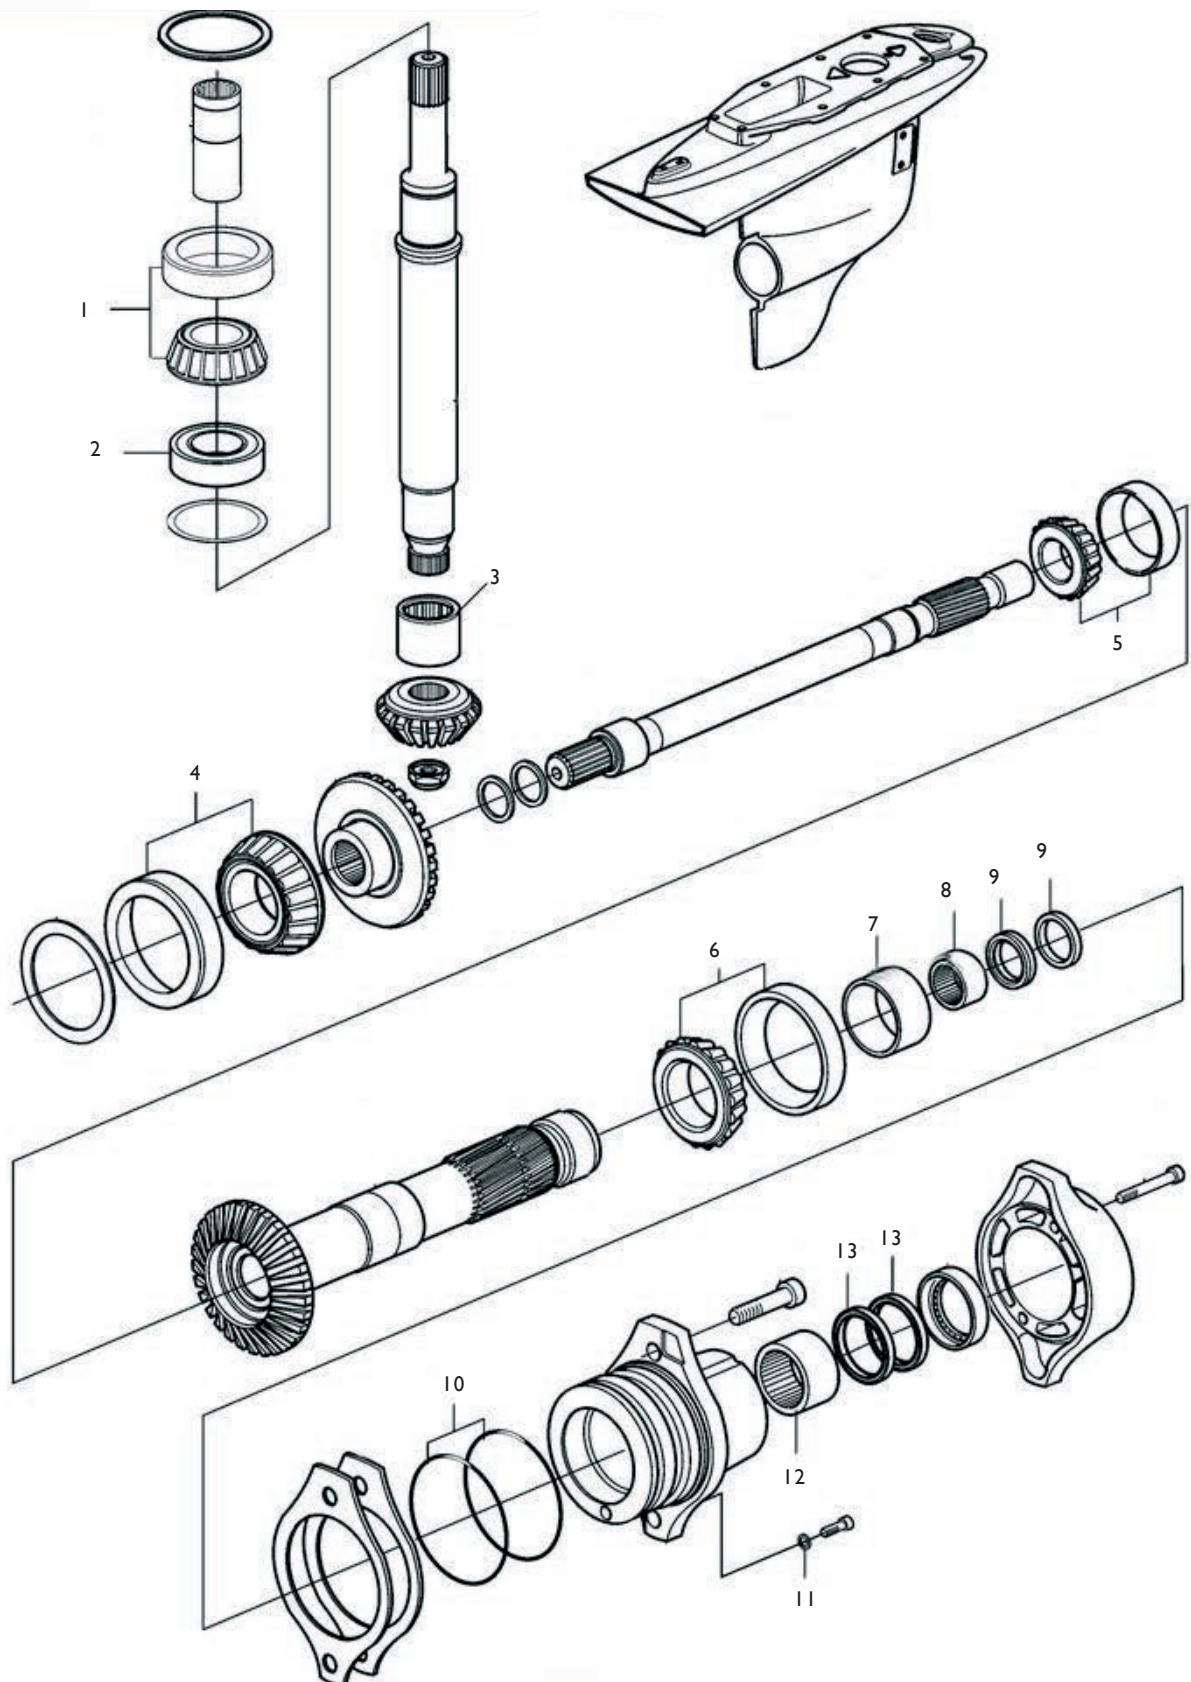

**Underhus/Lower unit
DPH, DPR**

Underhus/Lower unit DPH, DPR

Bild/ Picture	Art. nr/ Part no	Ersätter/Replaces	Benämning/ Description
1	15065	11065	Rullager/Roller bearing
2	15223	984223	Kullager/Ball bearing
3	19654	184654	Nållager/ Needle roller bearing
4	15765	183765	Rullager/Roller bearing
5	12784	425784	Rullager/Roller bearing
6	19222	984222	Rullager/Roller bearing
7		984225	Innerring/Inner ring
8	19390	184642	Nållager/ Needle roller bearing
9	19080	3863080, 3863081	Packbox/Seal
10	19260	925260	O-ring
11	19455	889455	Packning/Gasket
12	19224	984224	Nållager/ Needle roller bearing
13	19083	3863083, 3863082	Packbox/Seal