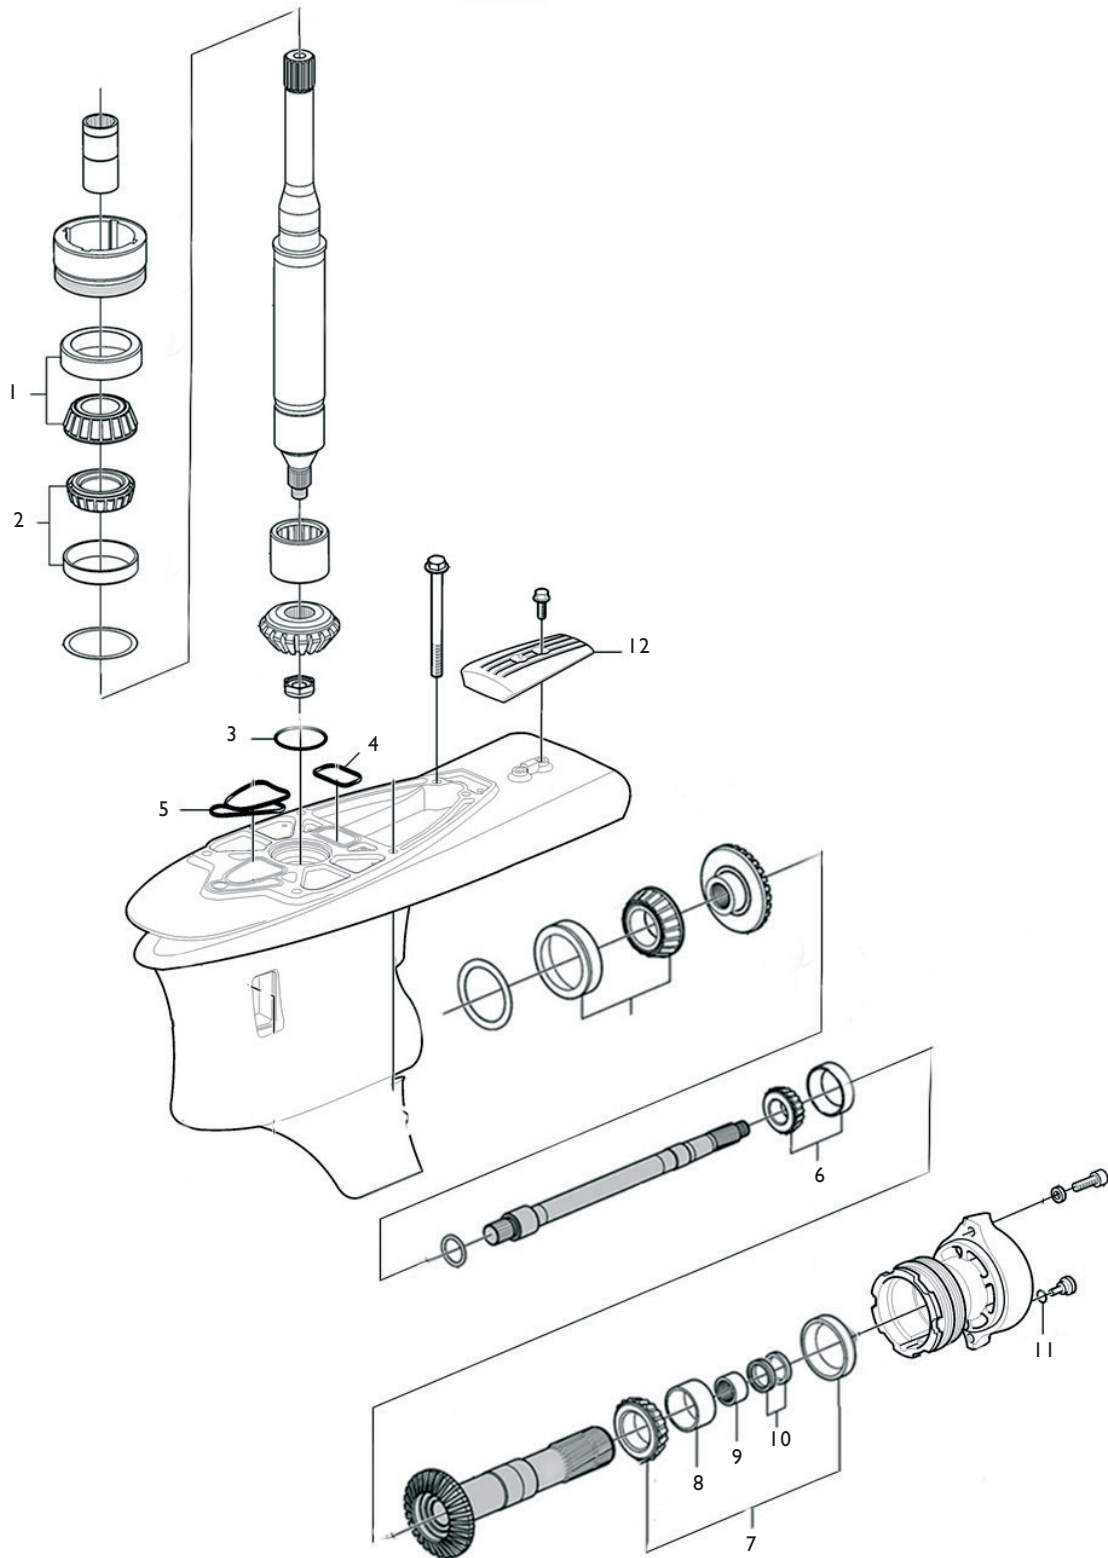

Underhus/Lower unit
DPS-A, DPS-B

Underhus/Lower unit DPS-A, DPS-B

Bild/ Picture	Art. nr/ Part no	Ersätter/Replaces	Benämning/ Description
1	19250	3854250	Rulllager/Roller bearing
2	19249	3854249	Rulllager/Roller bearing
3	19566	3852866	O-ring
4	19786	3889786	Packning/Gasket
5	19784	3889784	Packning/Gasket
6	19691	3859038	Rulllager/Roller bearing
7	19765	184765	Rulllager/Roller bearing
8	19683	184683	Innerring/Inner ring
9	19272	183272	Nållager/ Needle bearing
10	19871	853871, 853807+853808	Packbox 1 par/ Oil seal 1 pair
11	19081	3855081	O-ring
12	I-10289	3888813 + 3888816	Anodsats aluminium/ Anode kit aluminum