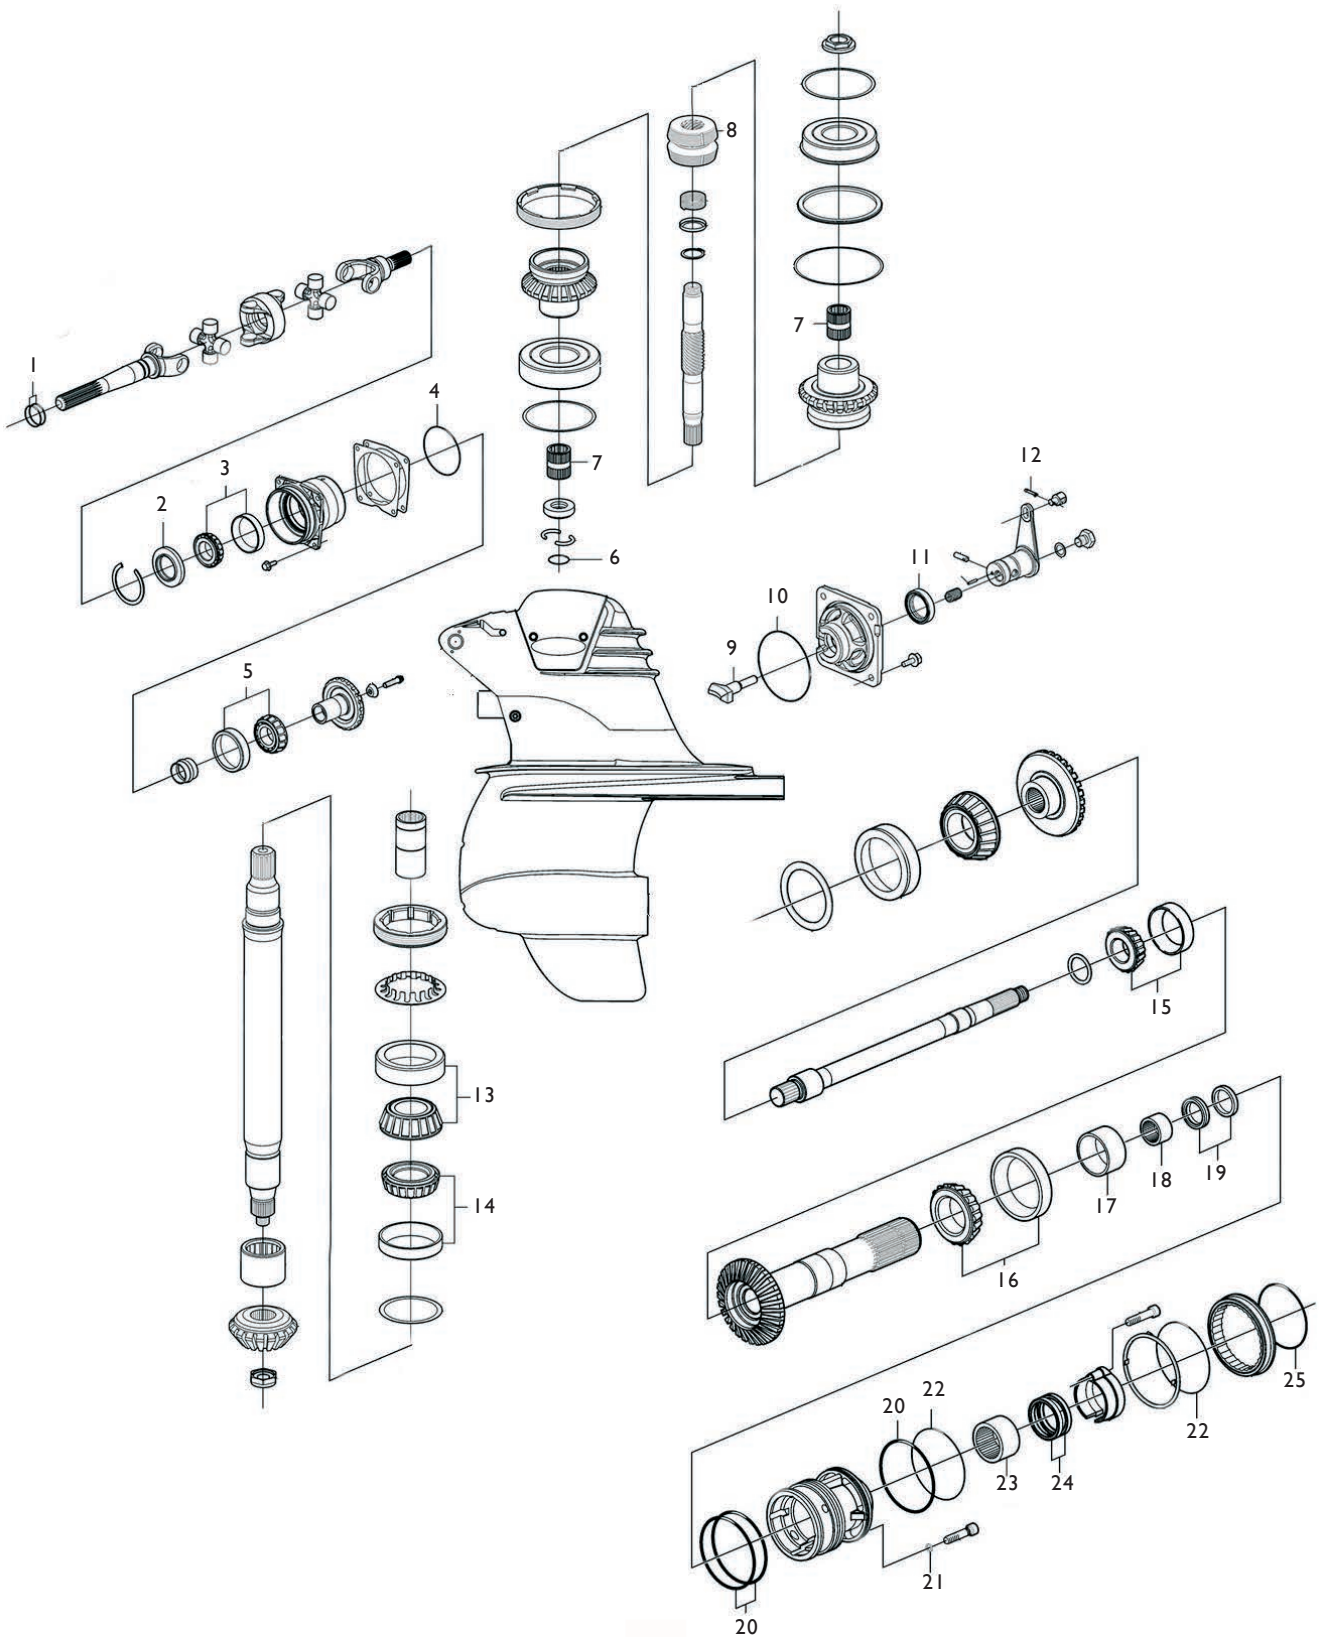

XDP

Spare parts from Sweden

XDP

Bild/ Picture	Art. nr/ Part no	Ersätter/Replaces	Benämning/ Description
1	19565	3852565, 997368	O-ring
2	18272	3852272	Packbox/Oil seal
3	19247	3850853	Rulllager/Roller bearing
4	19095	925095	O-ring
5	19949	3850852	Rulllager/Roller bearing
6	18656	949656	O-ring
7	19819	3852390	Nållager/ Needle roller bearing
8	19613	3807613	Växelkona/Clutch cone
9	19646	3856502	Växelförare/Dog
10	19093	925093	O-ring
11	19868	853868	Packbox/Oil seal
12	19480	3854480	Saxpinne/Split pin
13	19250	3854250	Rulllager/Roller bearing
14	19249	3854249	Rulllager/Roller bearing
15	19691	184691	Rulllager/Roller bearing
16	19765	184765	Rulllager/Roller bearing
17	19683	184683	Innerring/Inner ring
18	19272	183272	Nållager/ Needle roller bearing
19	19871	853871, 853807 + 853808	Packbox sats/ Seal kit
20	19791	942791	O-ring
21	17981	955981	O-ring
22	19438	946438	O-ring
23	19859	183859	Nållager/ Needle roller bearing
24	19407	851407	Packbox/Seal
25	19865	3852865	O-ring