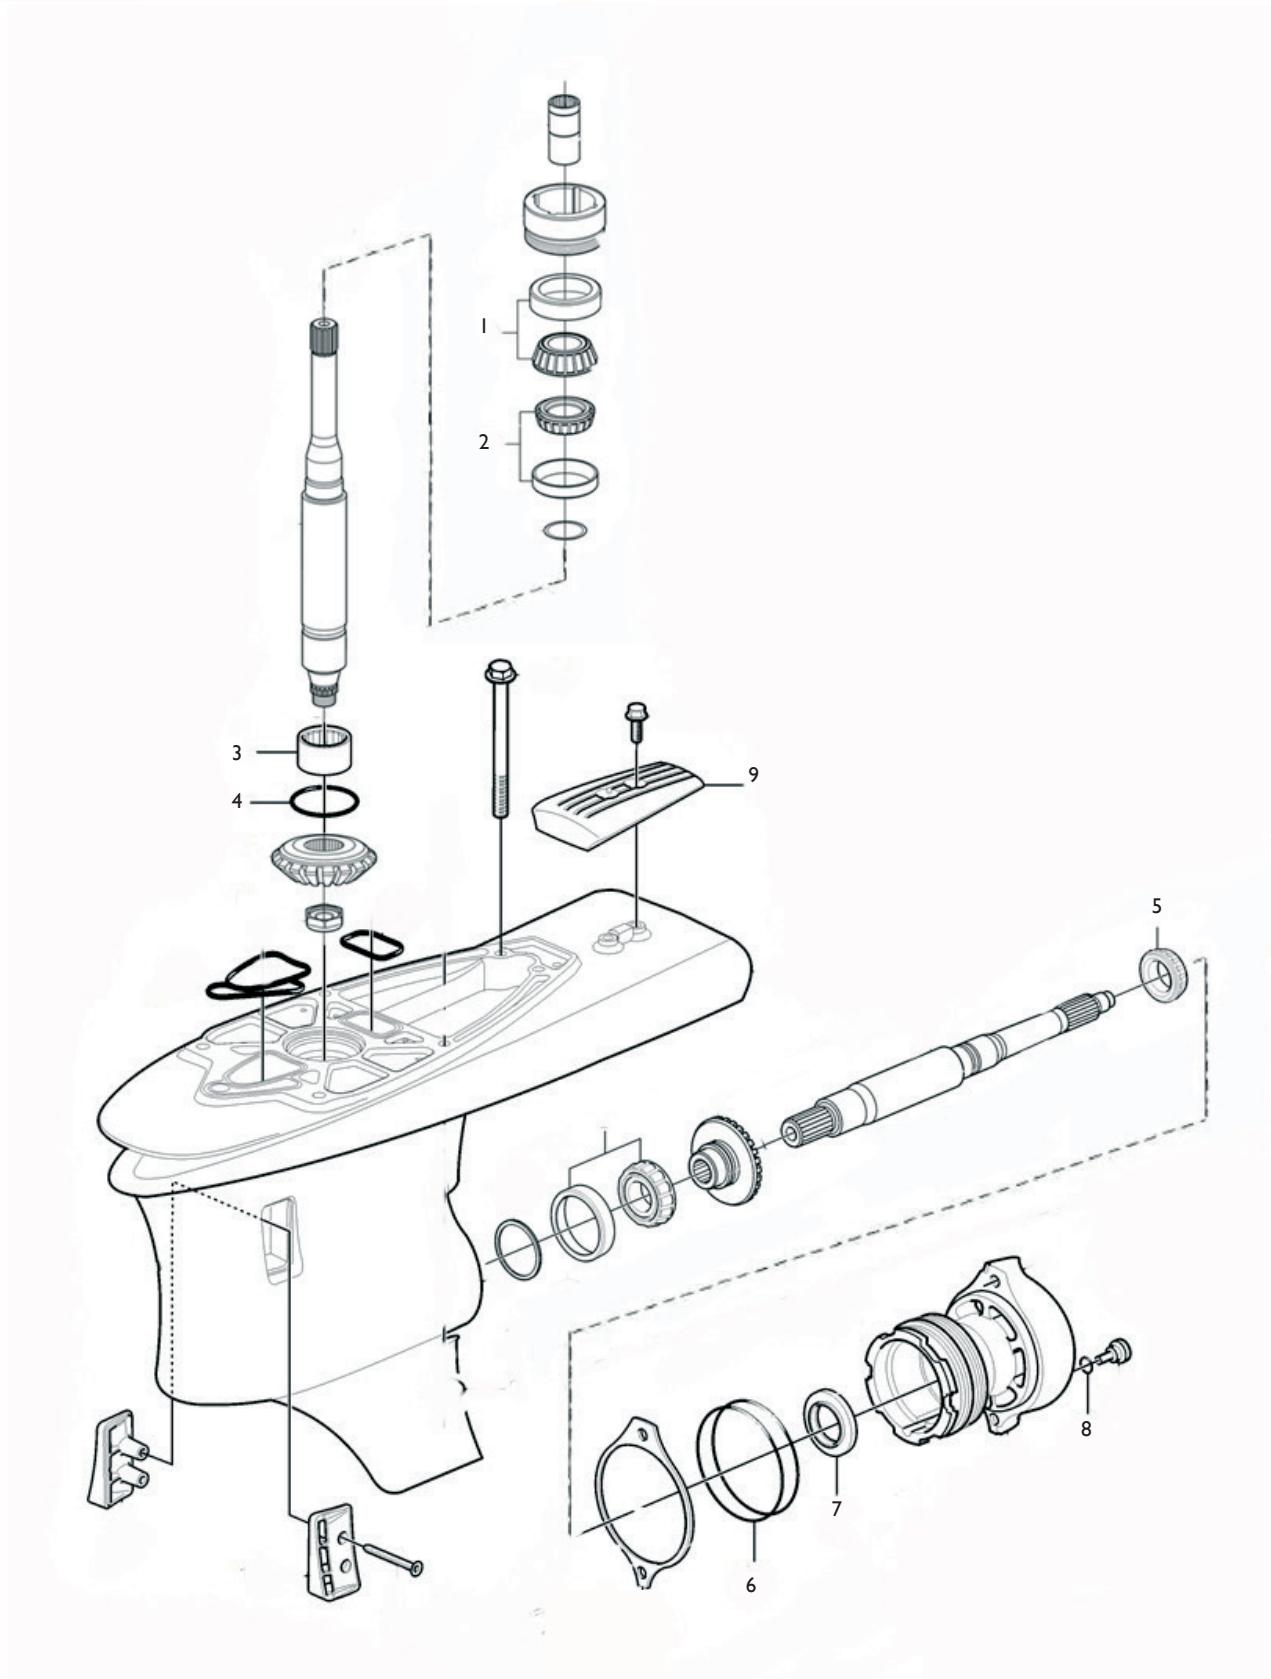

Underhus/Lower unit
SX-A, SX-D

Underhus/Lower unit SX-A, SX-D

Bild/ Picture	Art. nr/ Part no	Ersätter/Replaces	Benämning/ Description
1	19250	3854250	Rulllager/Roller bearing
2	19249	3854249	Rulllager/Roller bearing
3	19934	3853934	Nållager/Needle bearing
4	19566	3852866	O-ring
5	19249	3854249	Rulllager/Roller bearing
6	19259	925259	O-ring
7	19790	3863090, 3858303, 3853474	Packbox, Oil seal
8	19081	3855081	O-ring
10	I-10289	3855411	Anode kit