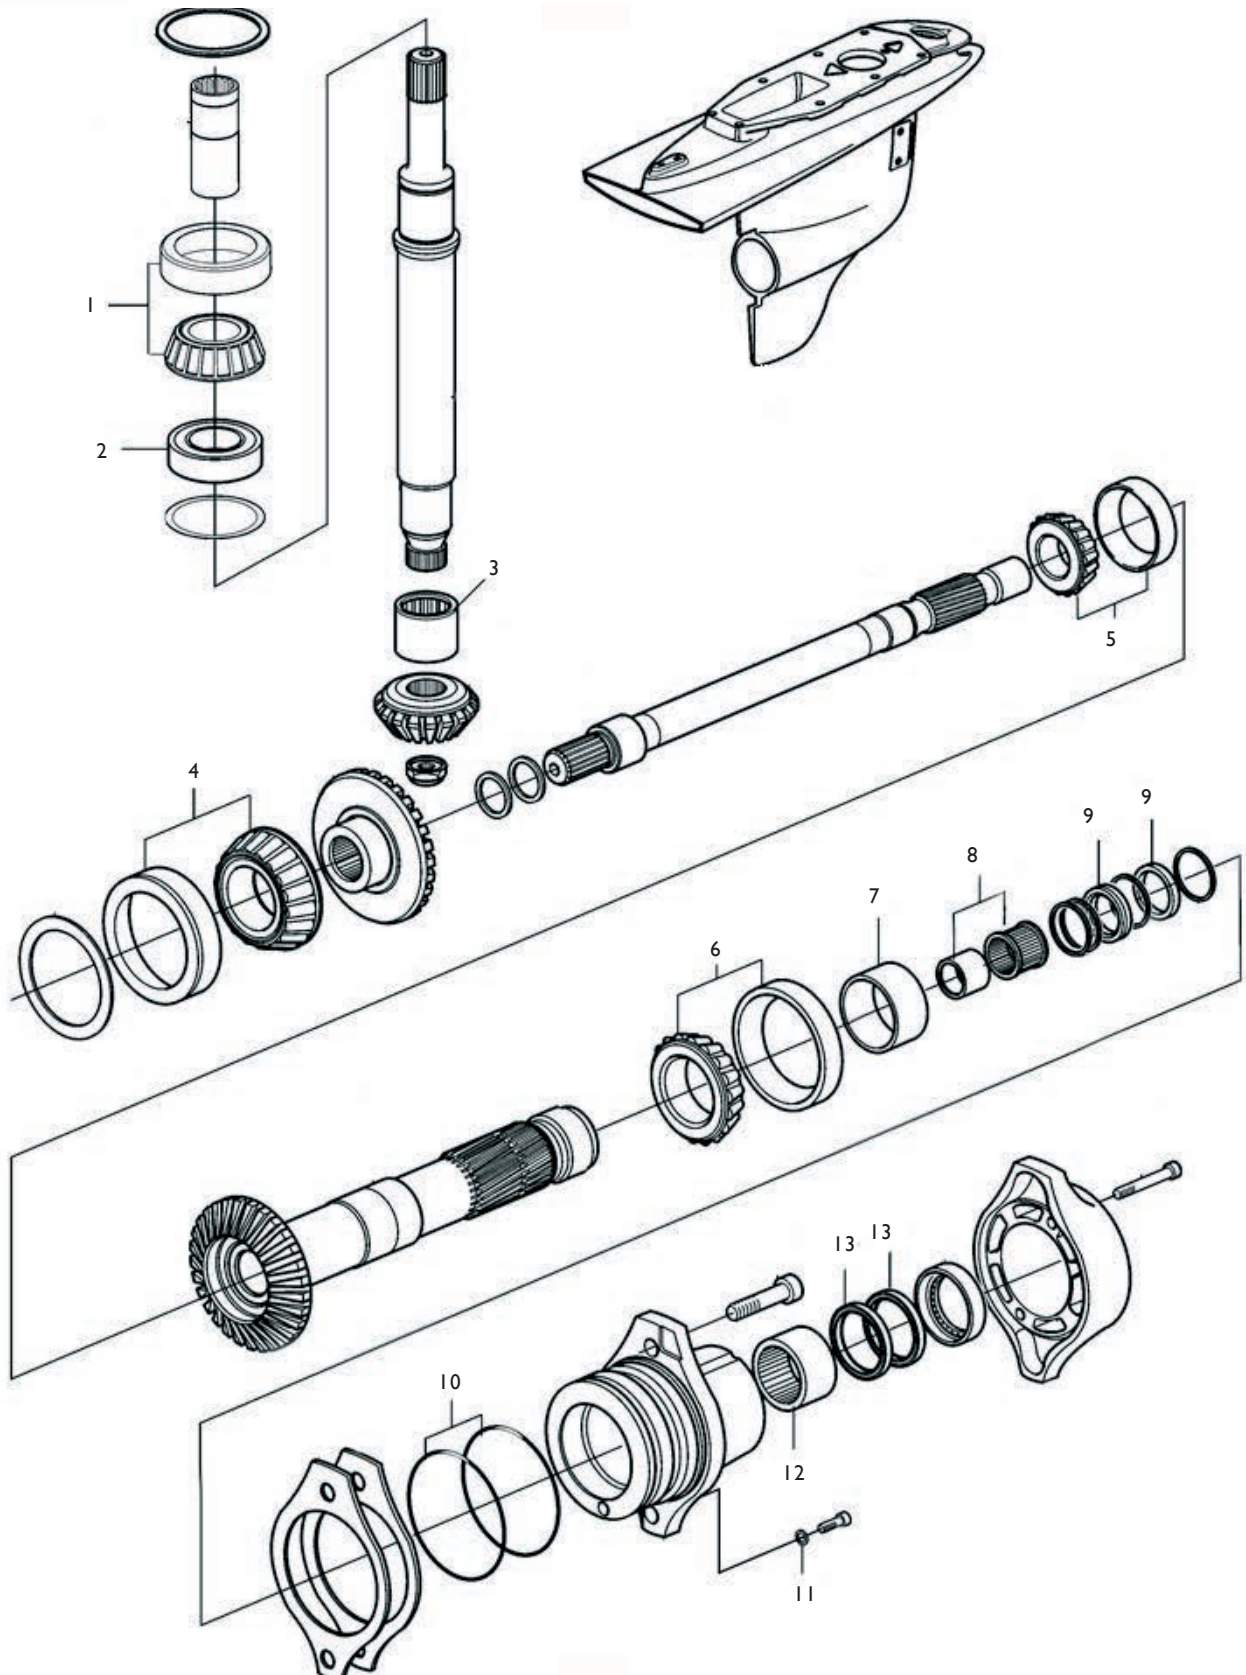

Underhus/Lower unit
DPH-D, DPR-D

Underhus/Lower unit DPH-D, DPR-D

Bild/ Picture	Art. nr/ Part no	Ersätter/Replaces	Benämning/ Description
1	15065	11065	Rulllager/Roller bearing
2	15223	984223	Kullager/Ball bearing
3	19654	184654	Nållager/ Needle roller bearing
4	15765	183765	Rulllager/Roller bearing
5	12784	425784	Rulllager/Roller bearing
6	19222	984222	Rulllager/Roller bearing
7		984225	Innerring/Inner ring
8	19390	183390, 184642	Nållager/ Needle roller bearing
9	19080	3863080, 3863081	Packbox/Seal
10	19260	925260	O-ring
11	19455	889455	Packning/Gasket
12	19224	984224	Nållager/ Needle roller bearing
13	19083	3863083, 3863082	Packbox/Seal