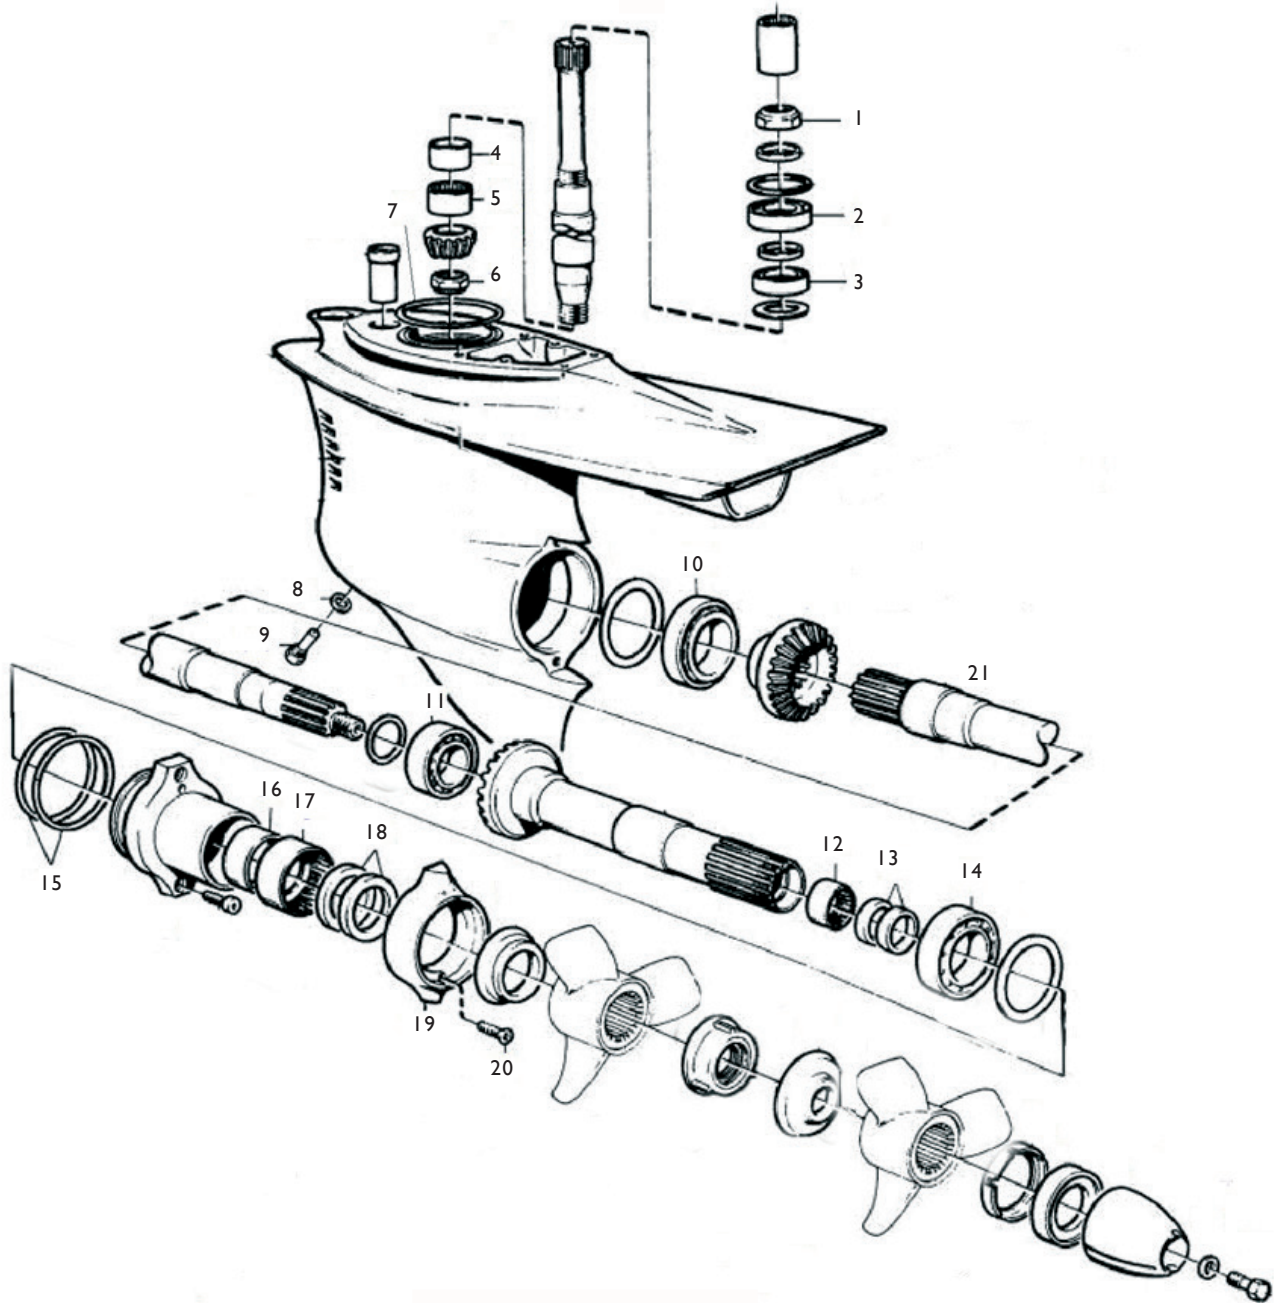

Underhus/Lower unit
DP-CI, DP-DI, DP-E, DP-G

Underhus/Lower unit DP-CI, DP-DI, DP-E, DP-G

Bild/ Picture	Art. nr/ Part no	Ersätter/Replaces	Benämning/ Description
1	19071	969071	Mutter/Nut
2	19072	11072	Kullager/Ball bearing
3	19374	183374	Kullager/Ball bearing
4	19008	184682	Innerring/Inner ring
5	19654	184683	Nållager/ Needle bearing
6	19212	852212	Mutter/Nut
7	19256	925256	O-ring
8	19974	955974	O-ring
9	18355	852904	Oljeplugg magnetisk/ Drain plug magnetic
10	19044	11044	Rulllager/Ball bearing
11	19691	184691	Rulllager/Ball bearing
12	19272	183272	Nållager/ Needle bearing
13	19871	853871, 853807+853808	Packbox I par/ Oil seal I pair
14	19765	184765	Rulllager/Ball bearing
15	19258	925258	O-ring
16	19683	184683	Innerring/Inner ring
17	19859	183859	Nållager bussning/ Needle bearing bushing
18	19407	851407	Packbox/Oil seal
19	19821	875821	Zink anod sats/ Zinc anode kit
20	19808	966808	Skruv/Screw
21	19533	872533, 852181	Inre Propelleraxel M20 gänga/Propeller shaft inner M20 threading

Propelleraxel/Propeller shaft

Inre Propelleraxel M20 gänga/Propeller shaft inner M20 threading

Art. nr/Part no	Ersätter/Replaces
19533	872533, 852181