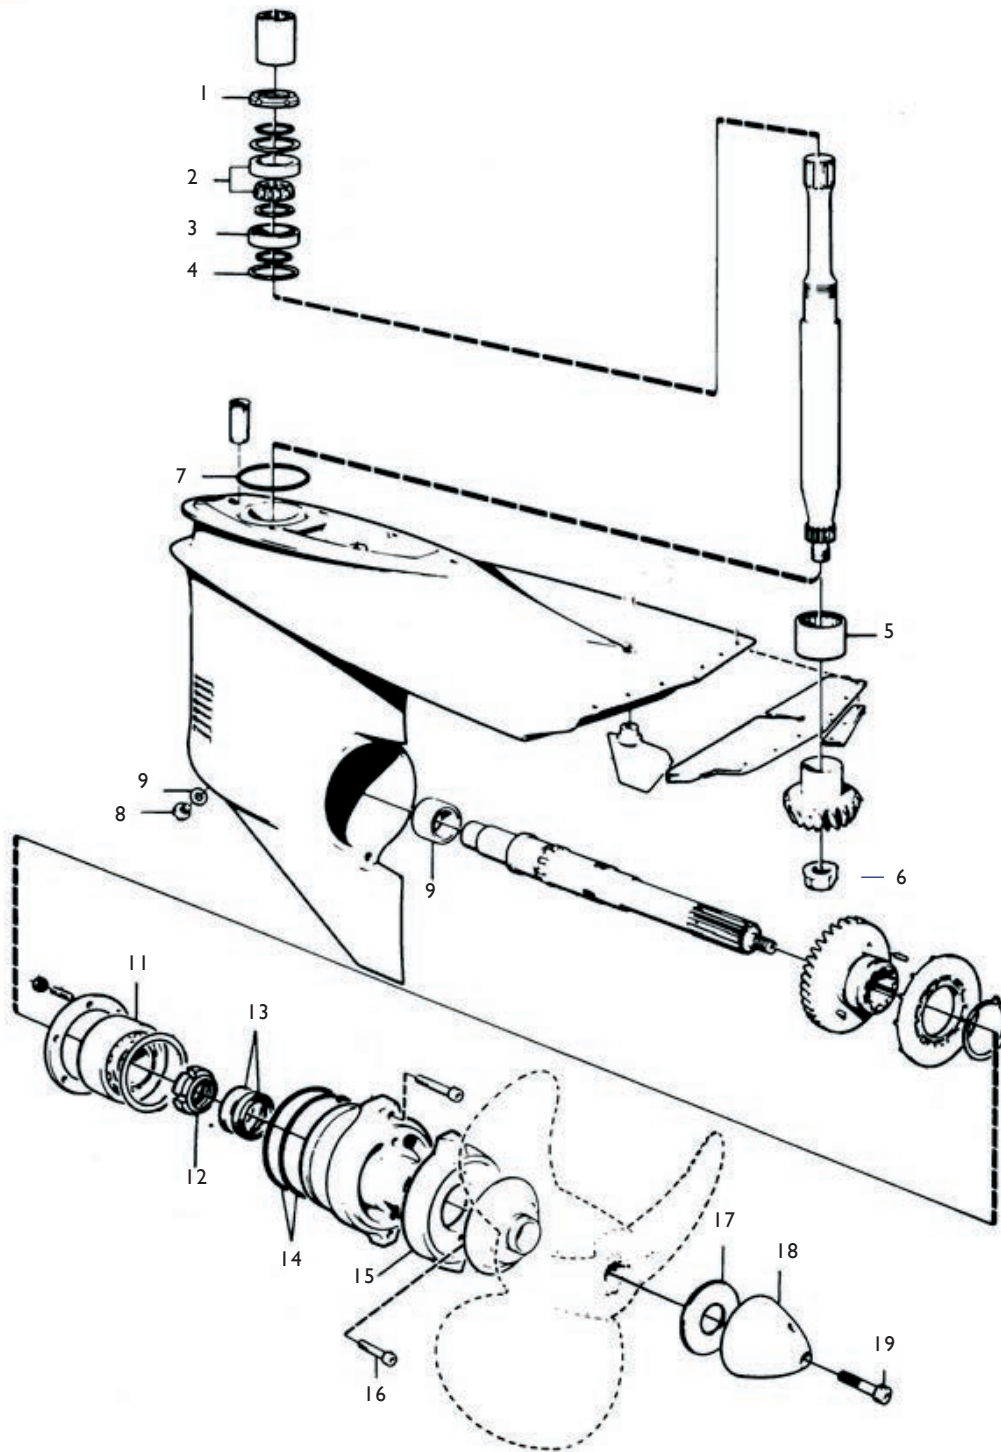

Underhus/Lower unit
SP-A1, SP-A2, SP-C, SP-C1, SP-E

Underhus/Lower unit SP-A1, SP-A2, SP-C, SP-C1, SP-E

Bild/ Picture	Art. nr/ Part no	Ersätter/Replaces	Benämning/ Description
1	19071	969071	Mutter/Nut
2	19072	11072	Kullager/Roller bearing
3	19374	183374	Kullager/Ball bearing
4	19191	832191	Packning/Gasket
5		183497	Nållager/ Needle bearing
6	19300	854300	Mutter/Nut
7	19256	925256	O-ring
8	18354	839354	Oljeplugg/Plug
9	19974	955974	O-ring
10	19390	183390	Nållager/ Needle bearing
11	19541	854541	Rulllager/Ball bearing
12	19022	969073	Mutter/Nut
13	19426	897426	Packbox/Seal
14	19201	925261	O-ring
15	19815	875815	Zink ring/Zinc ring kit
16	19009	941809	Bult/Bolt
17	19888	850888	Plastbricka/ Plastic washer
18	19785	854045	Propellerkona/ Propeller cone
19	19889	850889	Bult / Bolt