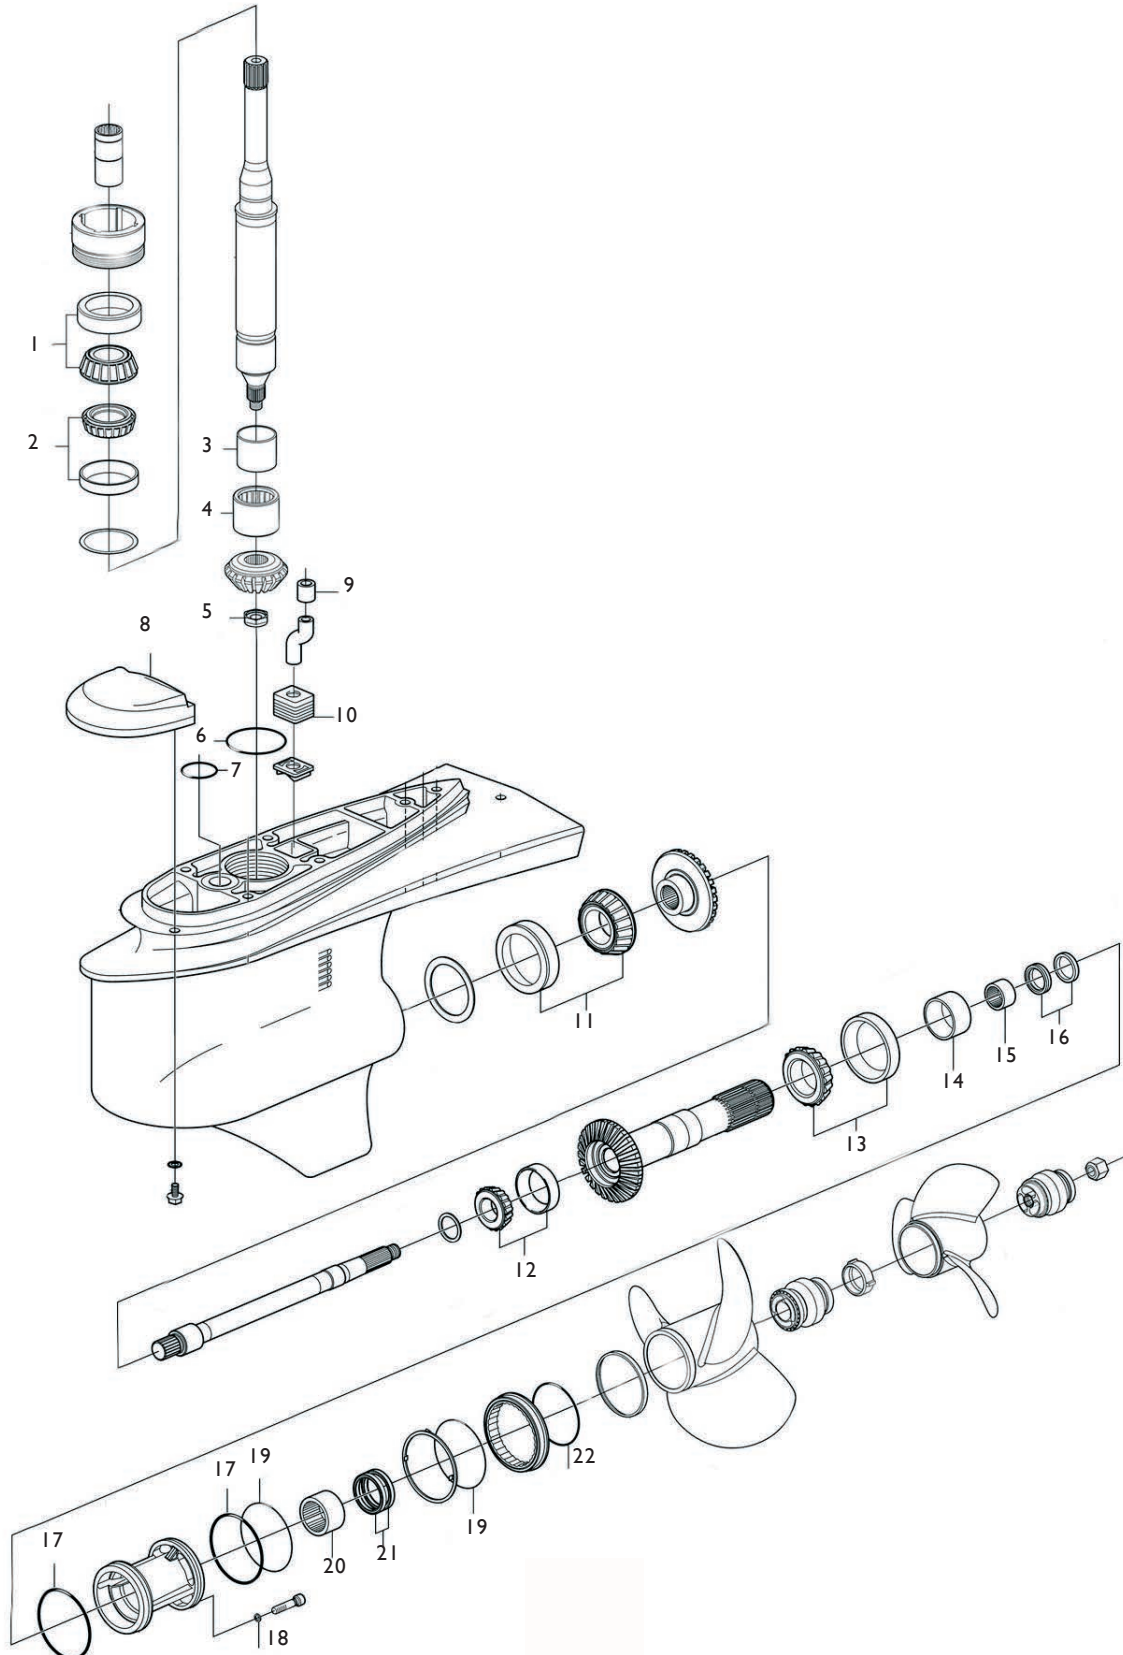

Underhus/Lower unit DP-S, DP-SI, DP-SM, DP-SMTD, DP-SMTDI

Spare parts from Sweden

Underhus/Lower unit DP-S, DP-SI, DP-SM, DP-SMTD, DP-SMTDI

Bild/ Picture	Art. nr/ Part no	Ersätter/Replaces	Benämning/ Description
1	19250	3854250	Rulllager/Roller bearing
2	19249	3854249	Rulllager/Roller bearing
3	19008	184682	Innerring/Inner ring
4	19654	184654	Nållager/ Needle roller bearing
5	19212	852212	Mutter/Nut
6	19566	3852866	O-ring
7	19959	3852959	O-ring
8	19411	3855411	Anod/Anode
9	19316	3852315	Tätning/Seal
10	19595	3854595	Tätning/Seal
11	19044	11044	Rulllager/Roller bearing
12	19691	184691, 3859038	Rulllager/Roller bearing
13	19765	184765	Rulllager/Roller bearing
14	19683	184683	Innerring/Inner ring
15	19272	183272	Nållager/ Needle roller bearing
16	19871	853871, 853807 + 853808	Packbox sats/ Oil seal kit
17	19625	3854625	O-ring
18	17981	955981	O-ring
19	19438	946438	O-ring
20	19859	183859	Nållager/ Needle roller bearing
21	19407	851407	Packbox/Oil seal
22	19724	3854624	O-ring