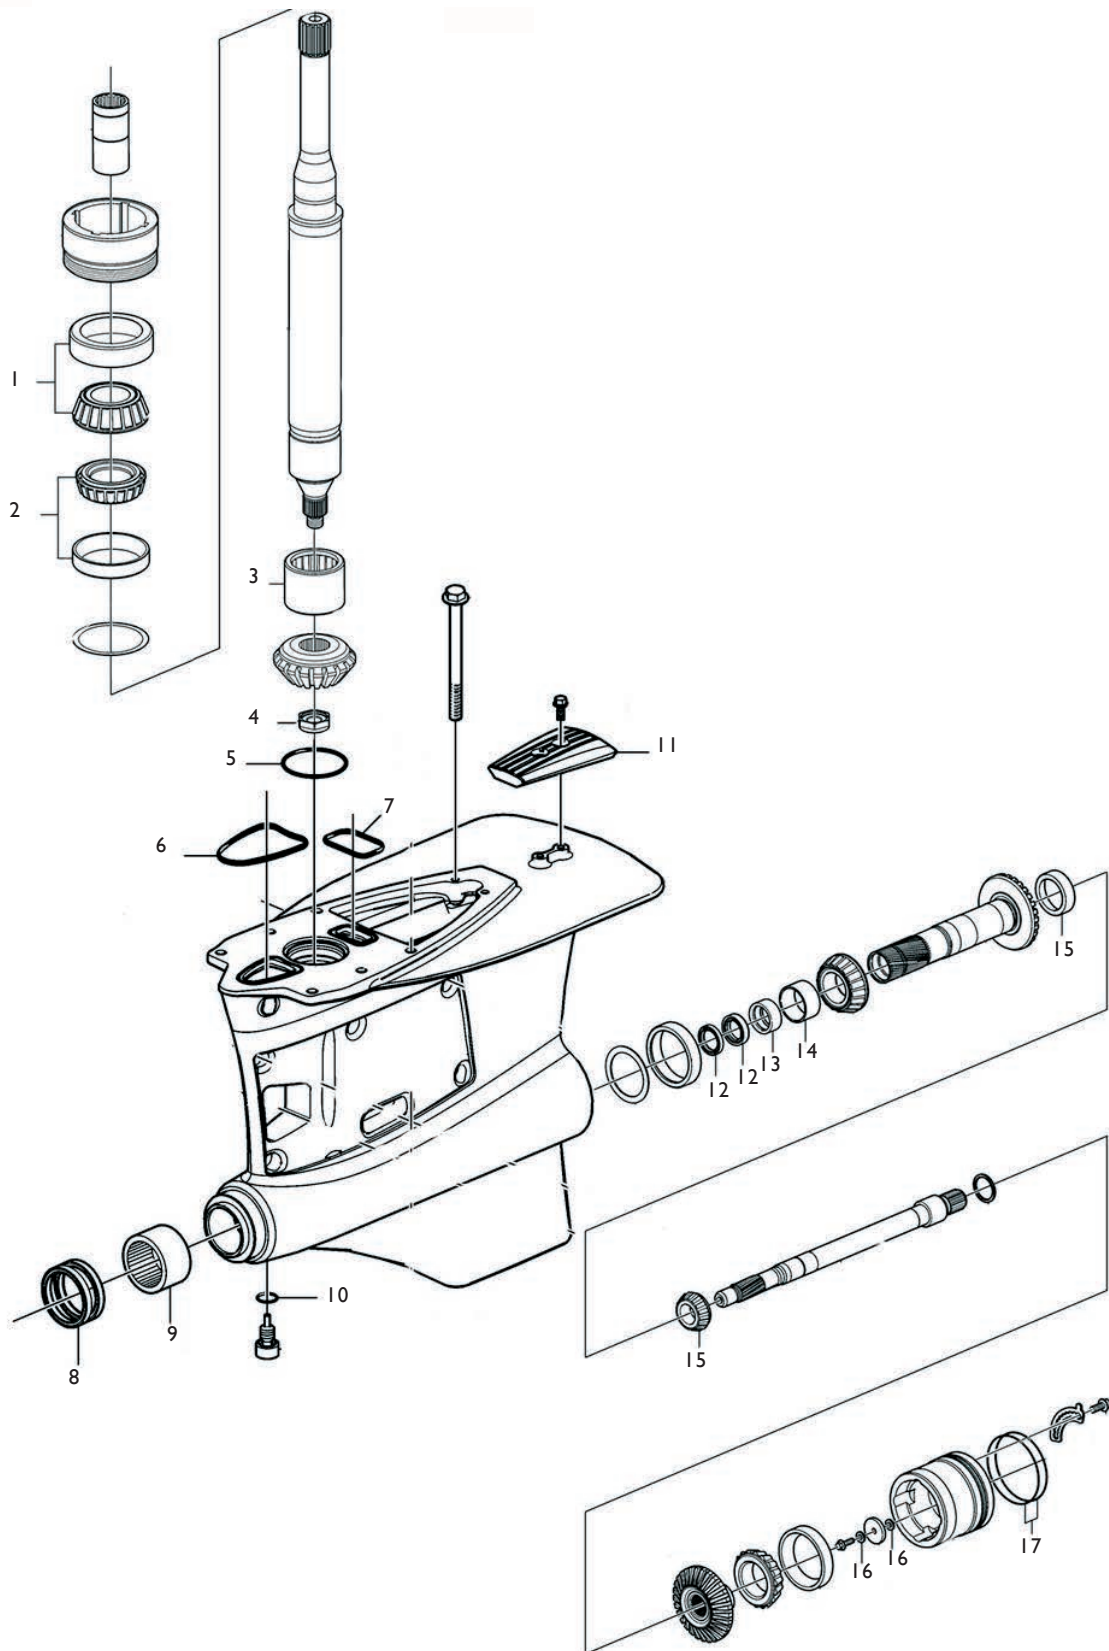

Underhus/Lower unit
FWD

Spare parts from Sweden

Underhus/Lower unit FWD

Bild/ Picture	Art. nr/ Part no	Ersätter/Replaces	Benämning/ Description
1	19250	3854250	Rulllager/Roller bearing
2	19249	3854249	Rulllager/Roller bearing
3	19654	184654	Nållager/ Needle roller bearing
4	19212	852212	Mutter/Nut
5	19566	3852866	O-ring
6	19456	22430456	Packning/Gasket
7	19786	3889786	Packning/Gasket
8	19407	851407	Packbox/Seal
9	19859	183859	Nållager/ Needle roller bearing
10	14114	955972	O-ring
11	I-10289	3888813 + 3888816	Anodsats aluminium/ Anode kit aluminum
12	19871	853871, 853807+853808	Packbox I par/ Oil seal I pair
13	19272	183272	Nållager/ Needle roller bearing
14	19683	184683	Innerring/Inner ring
15	19691	184691	Rulllager/Roller bearing
16	17893	955893	Bricka/Washer
17	19259	925259	O-ring